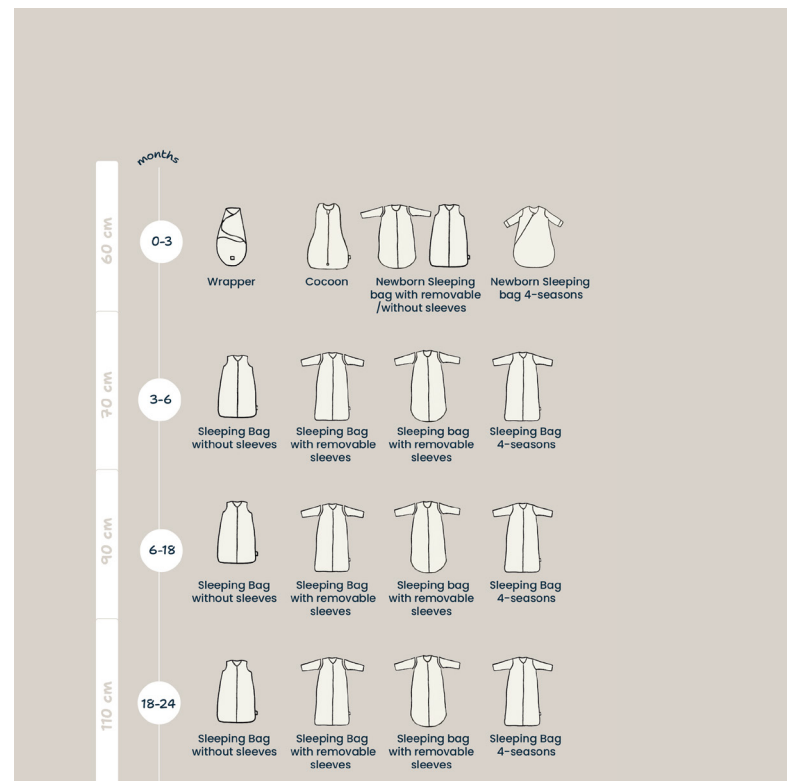

New! Sleeping bag with legs and removable sleeves

New at Jollein! This sleeping bag with legs combines the familiar, snug feeling of a sleeping bag with the freedom to move. Thanks to the two legs, your little one can easily walk around, play, or enjoy a cuddle before the day begins. The anti-slip feet provide extra grip, helping your little one move around safely.

Made from soft cotton that feels gentle on delicate skin, this sleeping bag with legs features a light filling for comfortable warmth and a breathable fabric that helps maintain a pleasant sleep climate. The removable sleeves make it extra practical, allowing you to easily adapt it to changing temperatures.

TOG advice for sleeping bags with sleeves

Our sleeping bags with removable sleeves are your go-to choice for transitioning between seasons and for the winter months. They provide extra warmth during cold nights and can be easily adjusted to the surrounding temperature by simply zipping off the sleeves.

	3.5 TOG	3.0 TOG	2.5 TOG	2.0 TOG	1.0 TOG
24-27 °C					
22-24 °C					
20-22 °C					
18-20 °C					
16-18 °C					
13-16 °C					

TOG advice for sleeping bags without sleeves

The sleeping bags without sleeves are the must-have for sleeping in late spring when the nights start to warm up and hot summer nights. With a low TOG rating, they are comfortable for these seasons.

	2.5 TOG	2.0 TOG	0.5 TOG
24-27 °C			
22-24 °C			
20-22 °C			
18-20 °C	+	+	+
16-18 °C	+	+	
13-16 °C