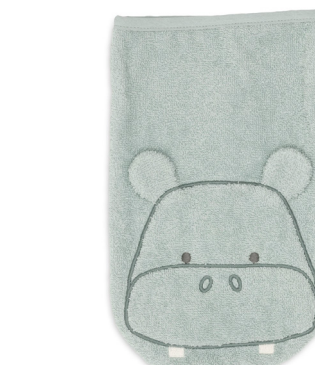

Material: 100% Polyurethane Coated Polyester

029-566-68196

Bib Waterproof - Jollies - 2 Pack

Material: 100% Polyurethane Coated Polyester

029-864-68196

Bath Poncho - Hippo Happy

Material: 100% cotton

533-550-68235