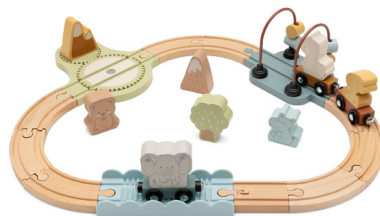

Wooden Train Set - Jollies

Material: 100% wood

767-001-68196